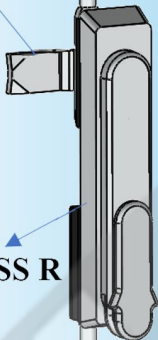

### 3 Point Lock SS Round Rod Version Assembly

SHR-02A SS

SHR-02

SHR-04 SS

MS100-3 SS R

SHR-03 SS

### 3 Point Lock SS Round Rod Accessories

<p><b>SHR-02</b> 2 No Per Set</p>	<p>2 No Per Set</p> <p><b>SHR-03 SS</b></p>
<p>2 No Per Set</p> <p><b>SHR-02A SS</b></p>	
<p><b>SHR-04 SS</b> 1 No Per Set</p>	